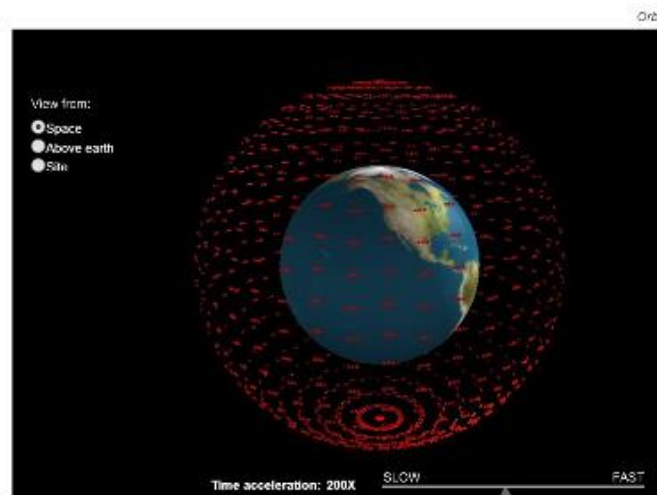

Inclination and RAAN

A LEO constellation will typically be made up of multiple orbit planes, each with many satellites.

To get full coverage of the whole planet, the planes are spaced out around the earth (each with its own RAAN). The satellites are then spaced out within each plane. In this way, the constellation covers the entire earth, and there is always at least one satellite close to any given spot on the earth, 24/7.

RAAN	177°
Inclination	-90°
Altitude	5000 km
Period	201 min (3.36 hrs)

A sample of interactive tutorial page